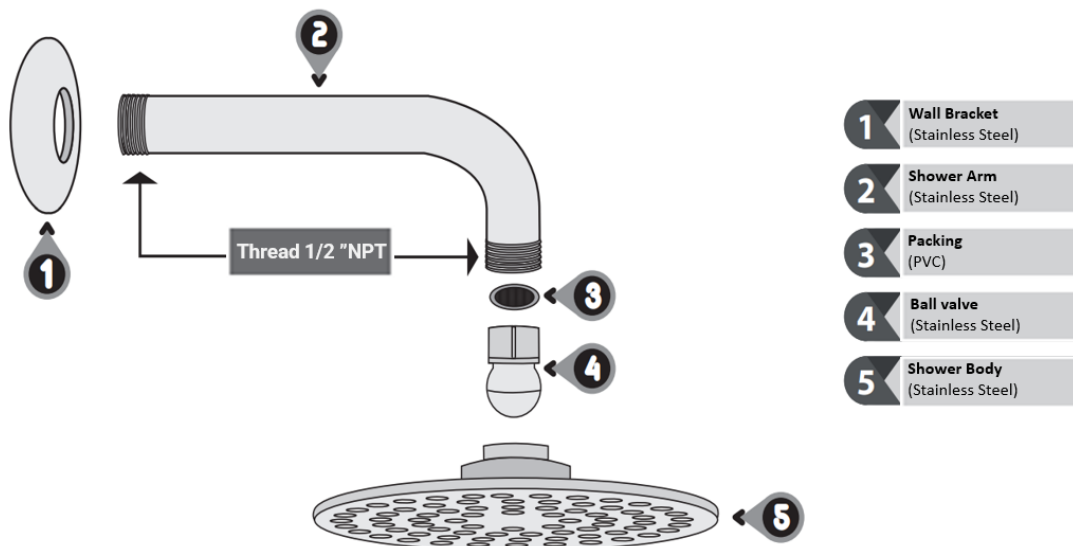

宁波陆易进出口有限公司

NINGBO LOUIE IMP. & EXP. CORP., LTD

NO.200 JINHE ROAD ZHENHAI ECONOMIC DEVELOPMENT ZONE, NINGBO 315221 CHINA
TEL: 0086-574-87915717 FAX:0086-574-87786749

METALLIC SHOWER HEAD 4" (DM-001)

| | |
|---------|-------------------|
| PRODUCT | METAL SHOWER HEAD |
| CODE | DM-001 |
| MEASURE | 4" |
| | 100 mm |

FEATURES

- Round Wall Shower.
- Stainless Steel Product
- Thread ½ NPT

USES

- Shower for home use
- Use with hot and cold water

COMPONENTS

宁波陆易进出口有限公司

NINGBO LOUIE IMP. & EXP. CORP., LTD

NO.200 JINHE ROAD ZHENHAI ECONOMIC DEVELOPMENT ZONE, NINGBO 315221 CHINA
TEL: 0086-574-87915717 FAX:0086-574-87786749